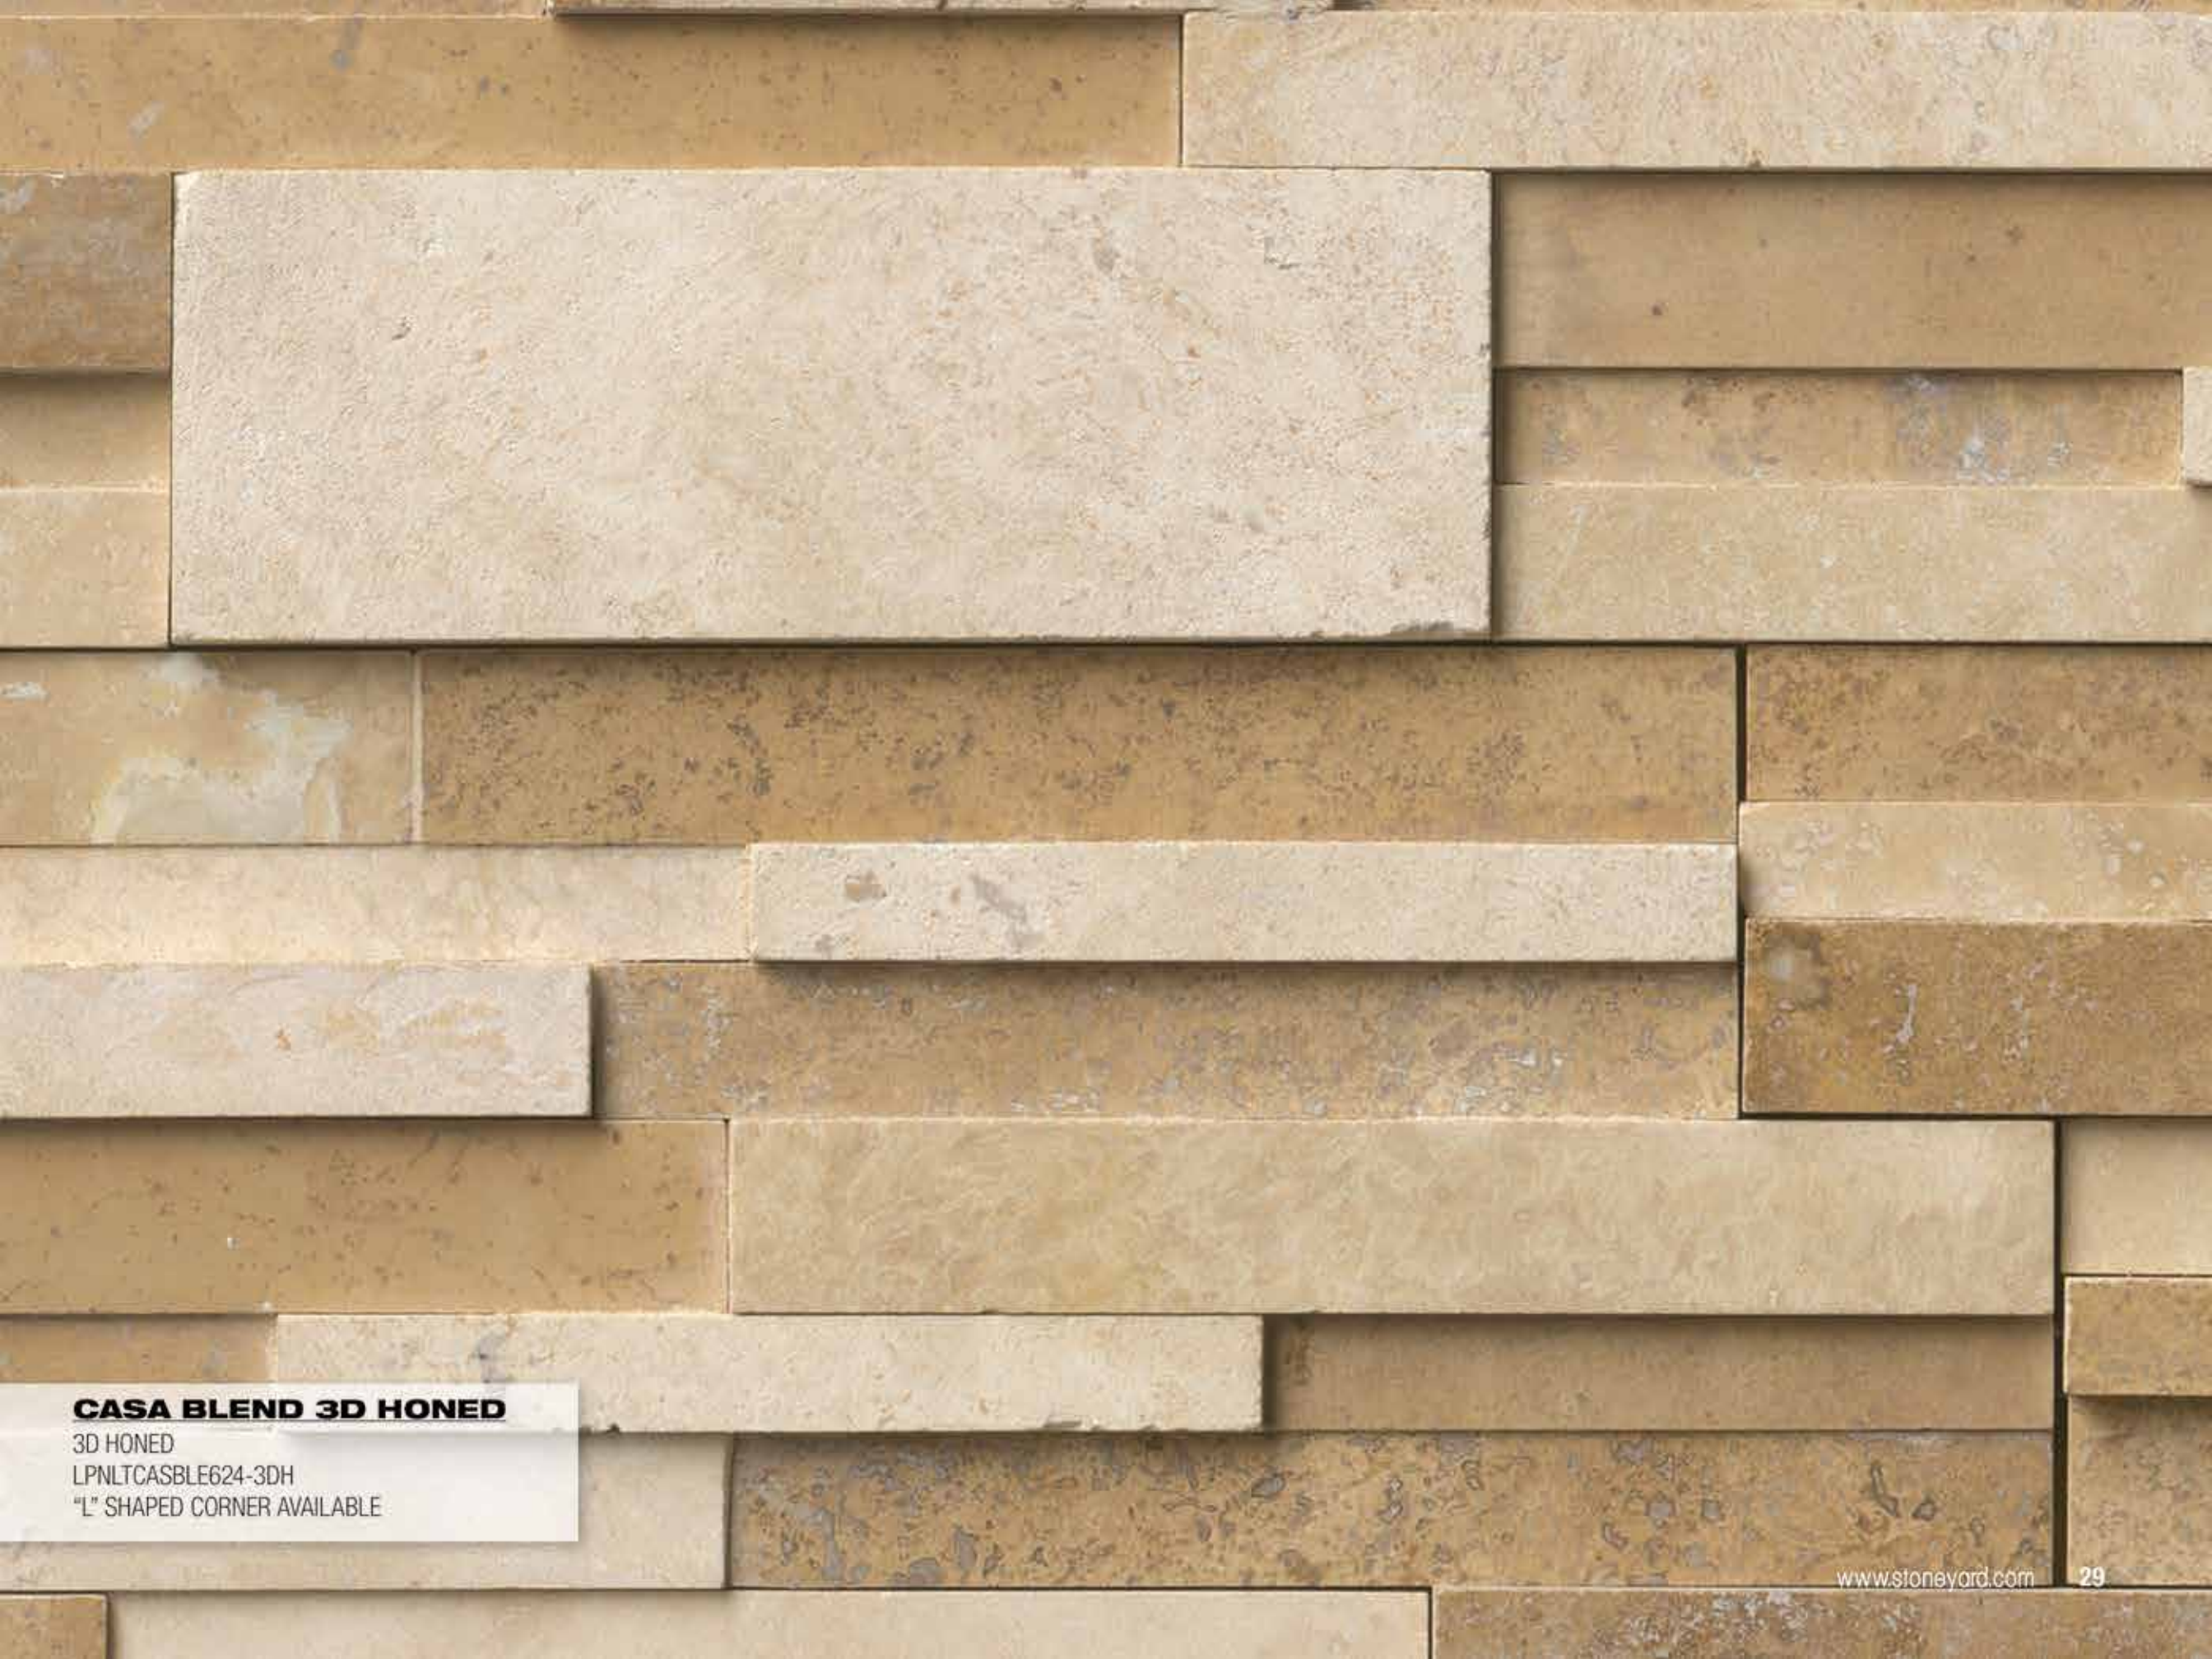

CASA BLEND 3D HONED

3D HONED

LPNLTCASBLE624-3DH

"L" SHAPED CORNER AVAILABLE