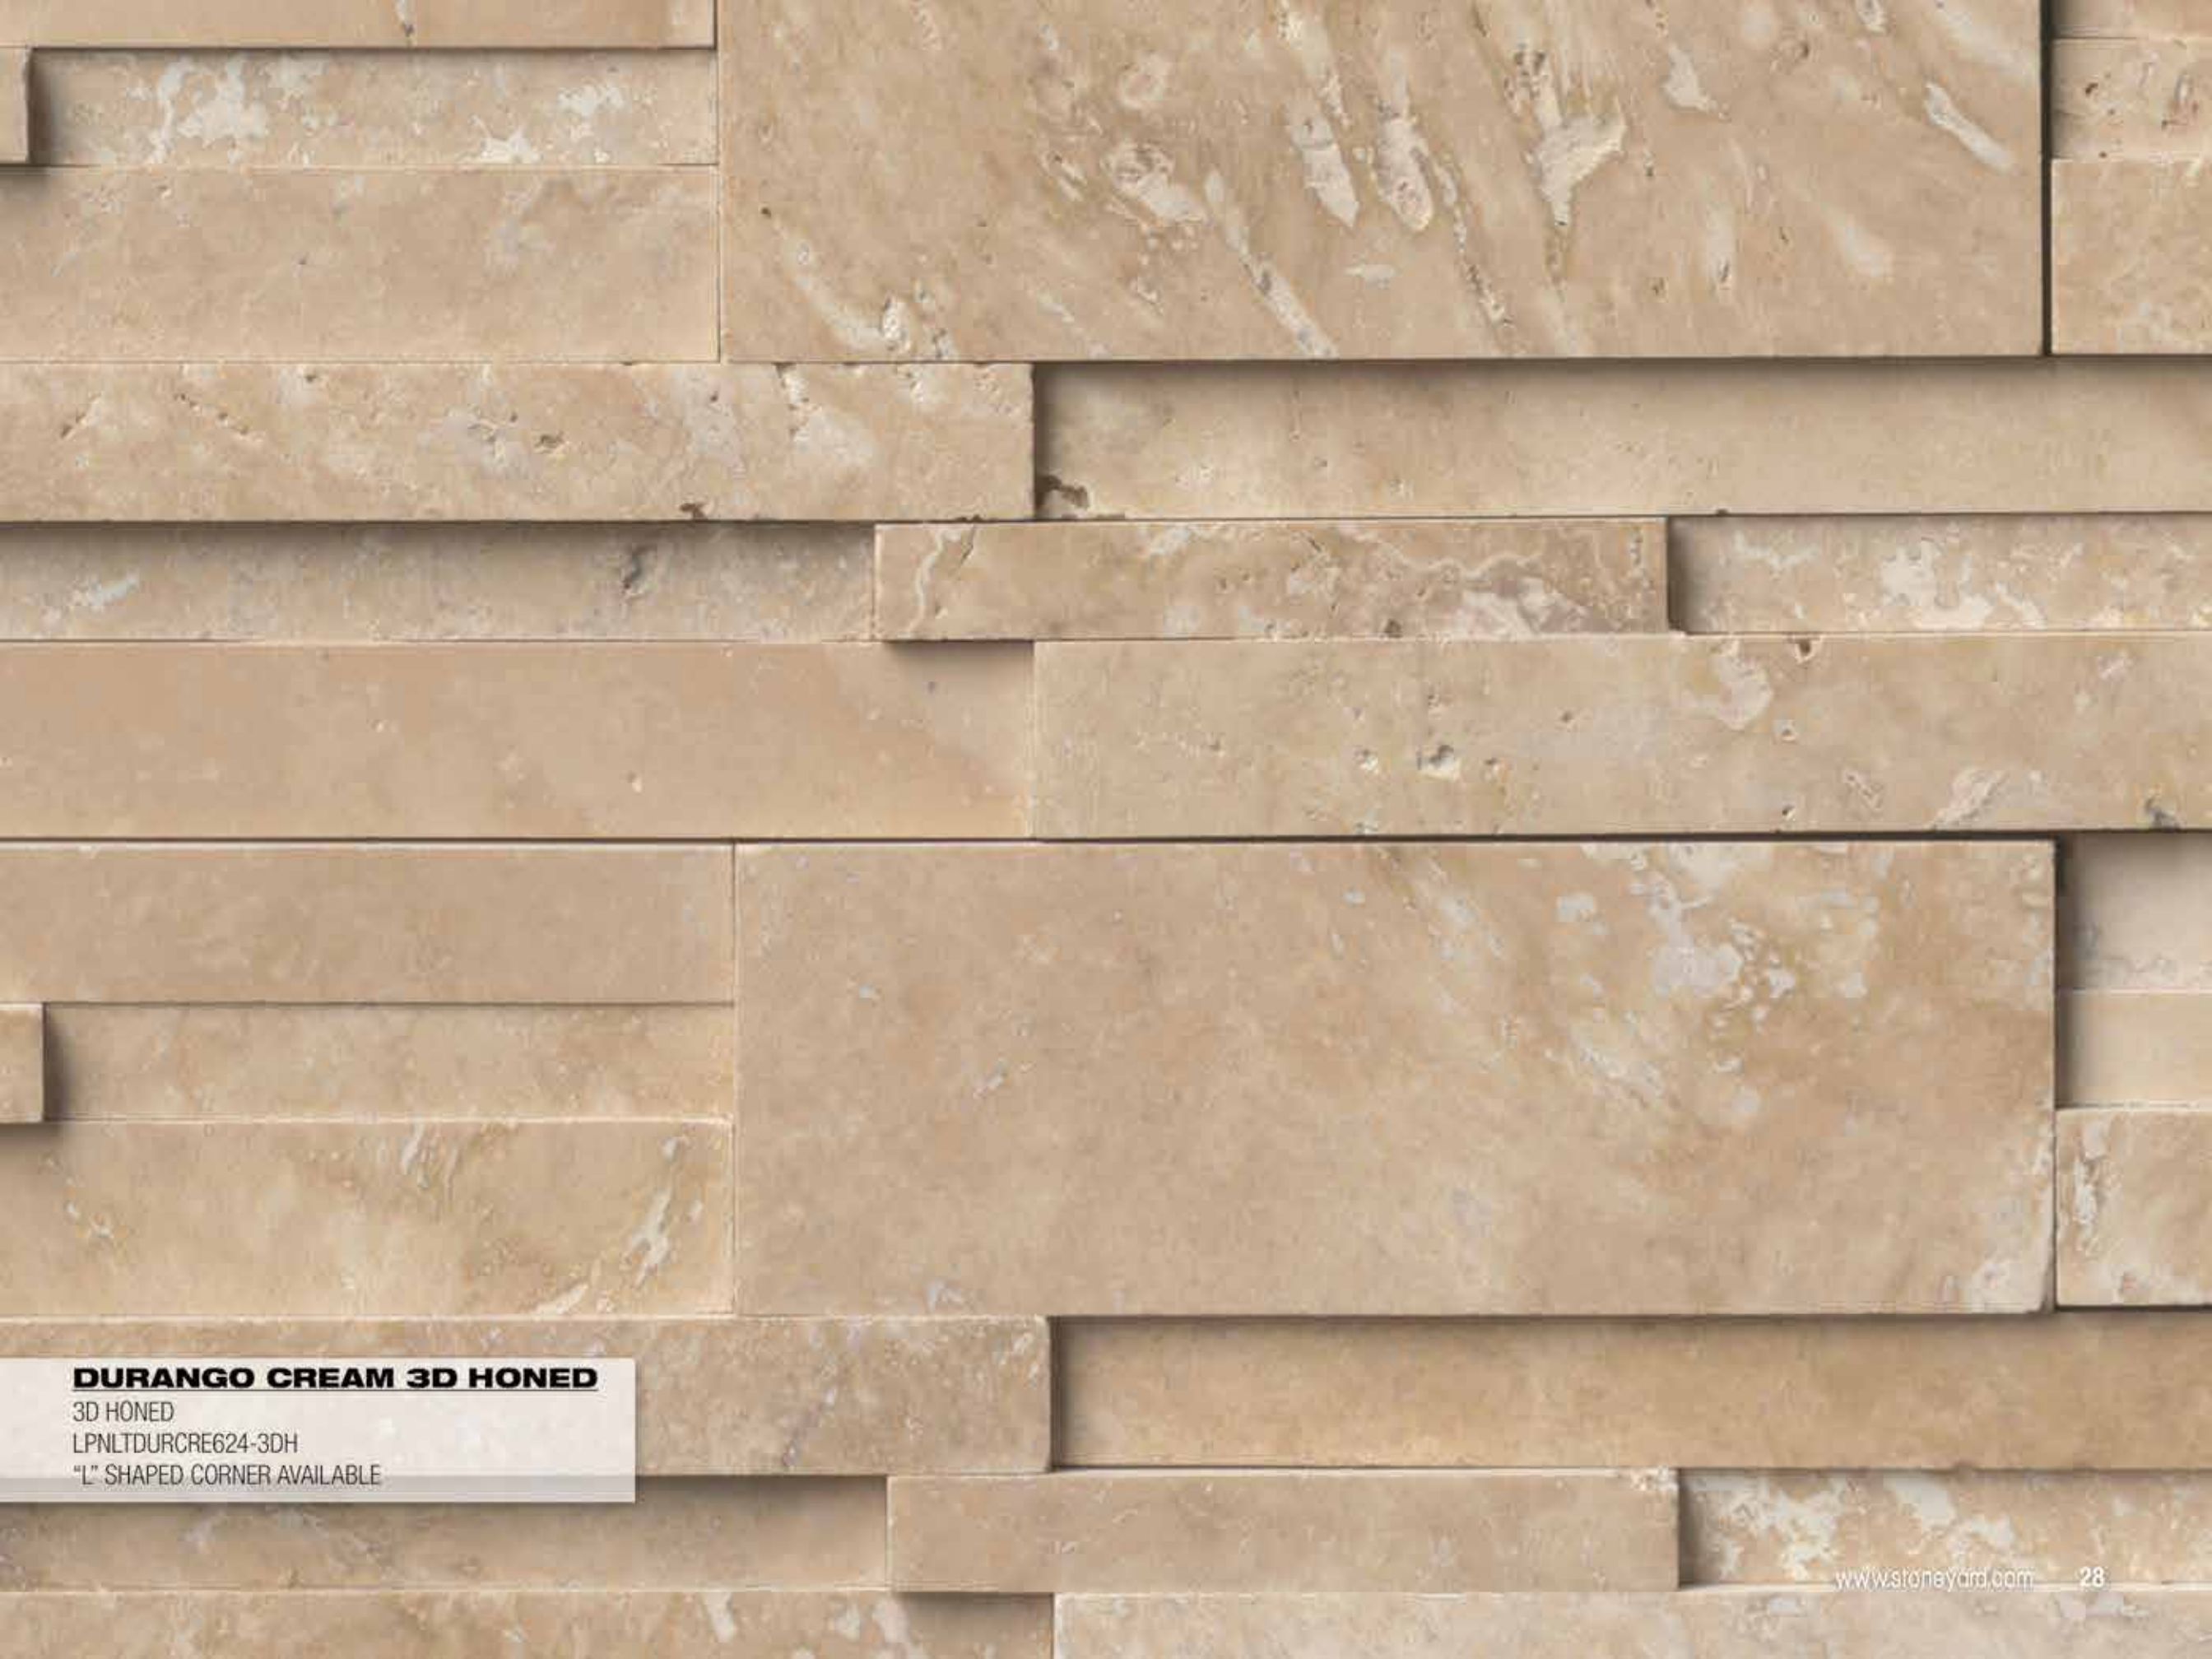

**ROMAN BEIGE**

SPLIT FACE  
LPNLTROMBEI624  
"L" SHAPED CORNER AVAILABLE

**FOSSIL RUSTIC**

SPLIT FACE

LPNLDFOSRUS624

"L" SHAPED CORNER AVAILABLE

**DURANGO CREAM**

SPLIT FACE  
LPNLTDURCRE624  
"L" SHAPED CORNER AVAILABLE