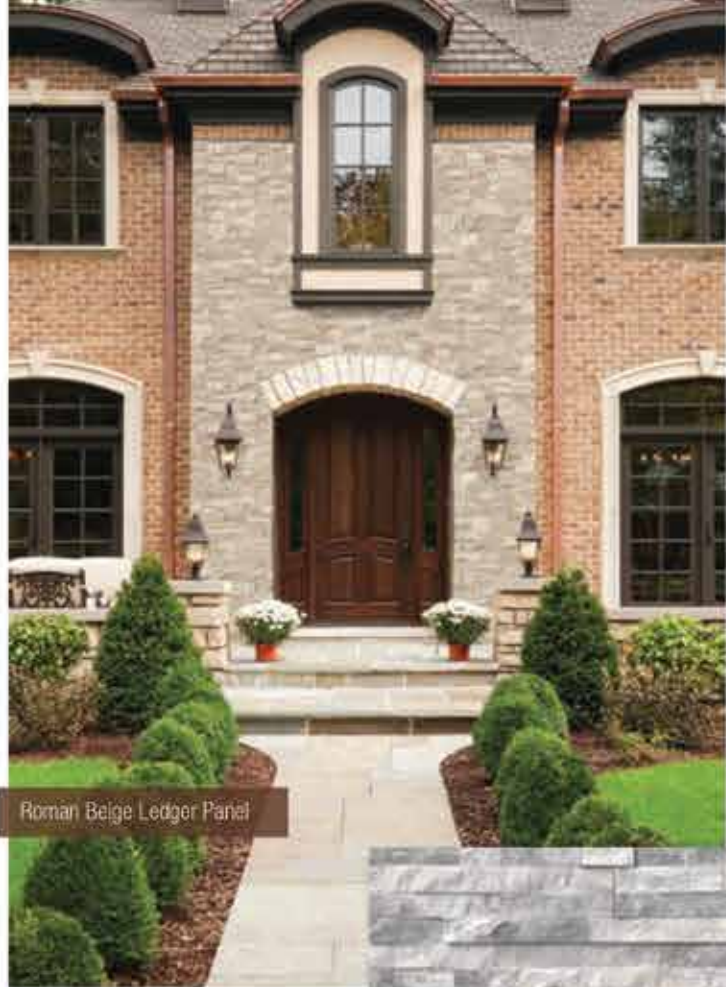

DESIGNERTIPS

1. 1 Touchable texture adds architectural detail
2. 2 Mix it up by installing natural panels vertically
3. 3 Try using panels as the surround for your new grill island