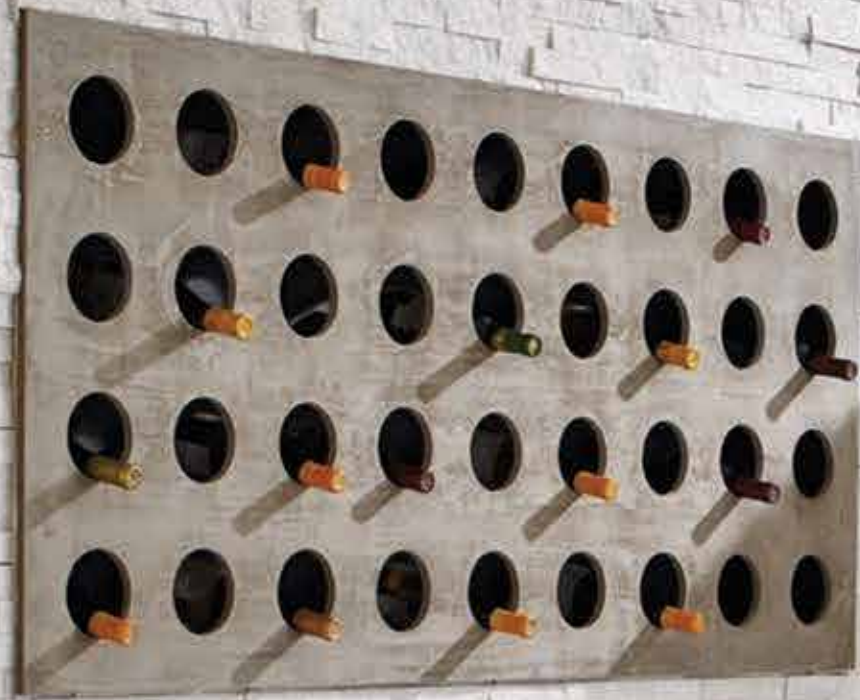

STONEYARD®