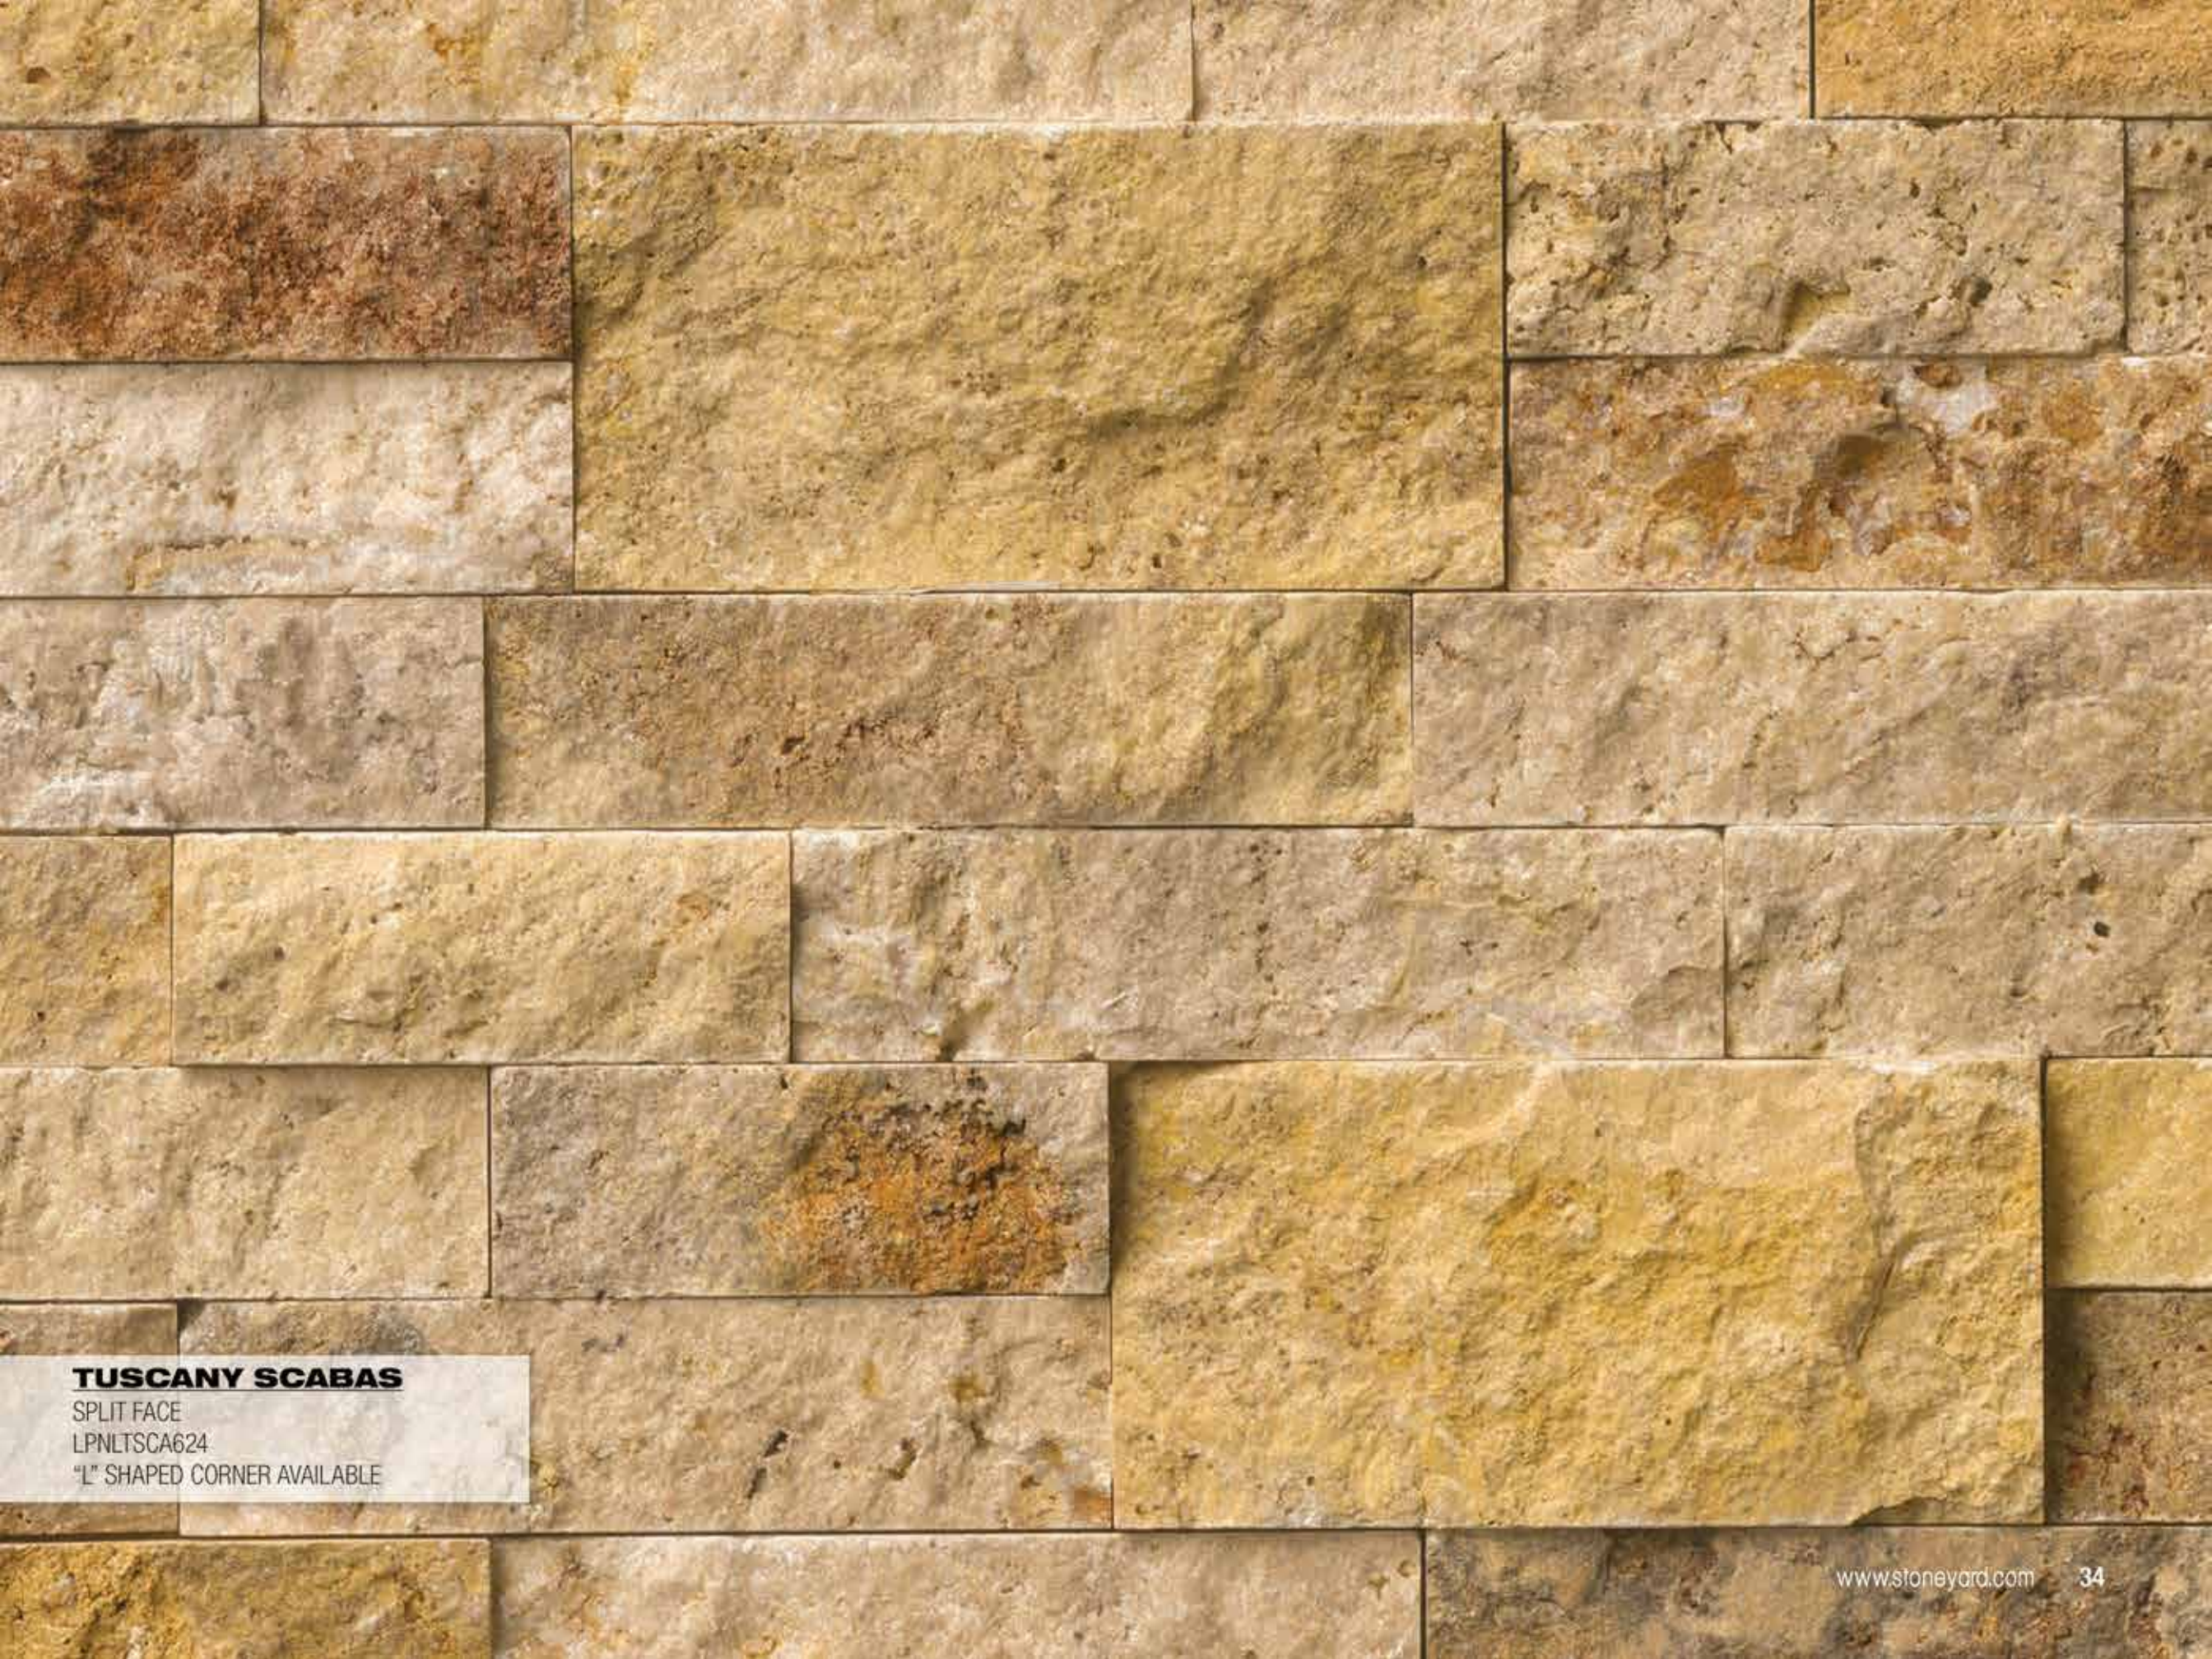

"L" SHAPED CORNER AVAILABLE

**CORDOBA NOCHE**

SPLIT FACE  
LPNLTCORNOC624  
"L" SHAPED CORNER AVAILABLE

**TUSCANY SCABAS**

SPLIT FACE  
LPNLTSCA624  
"L" SHAPED CORNER AVAILABLE

**GOLD RUSH**

SPLIT FACE

LPNLSGLDRUS624