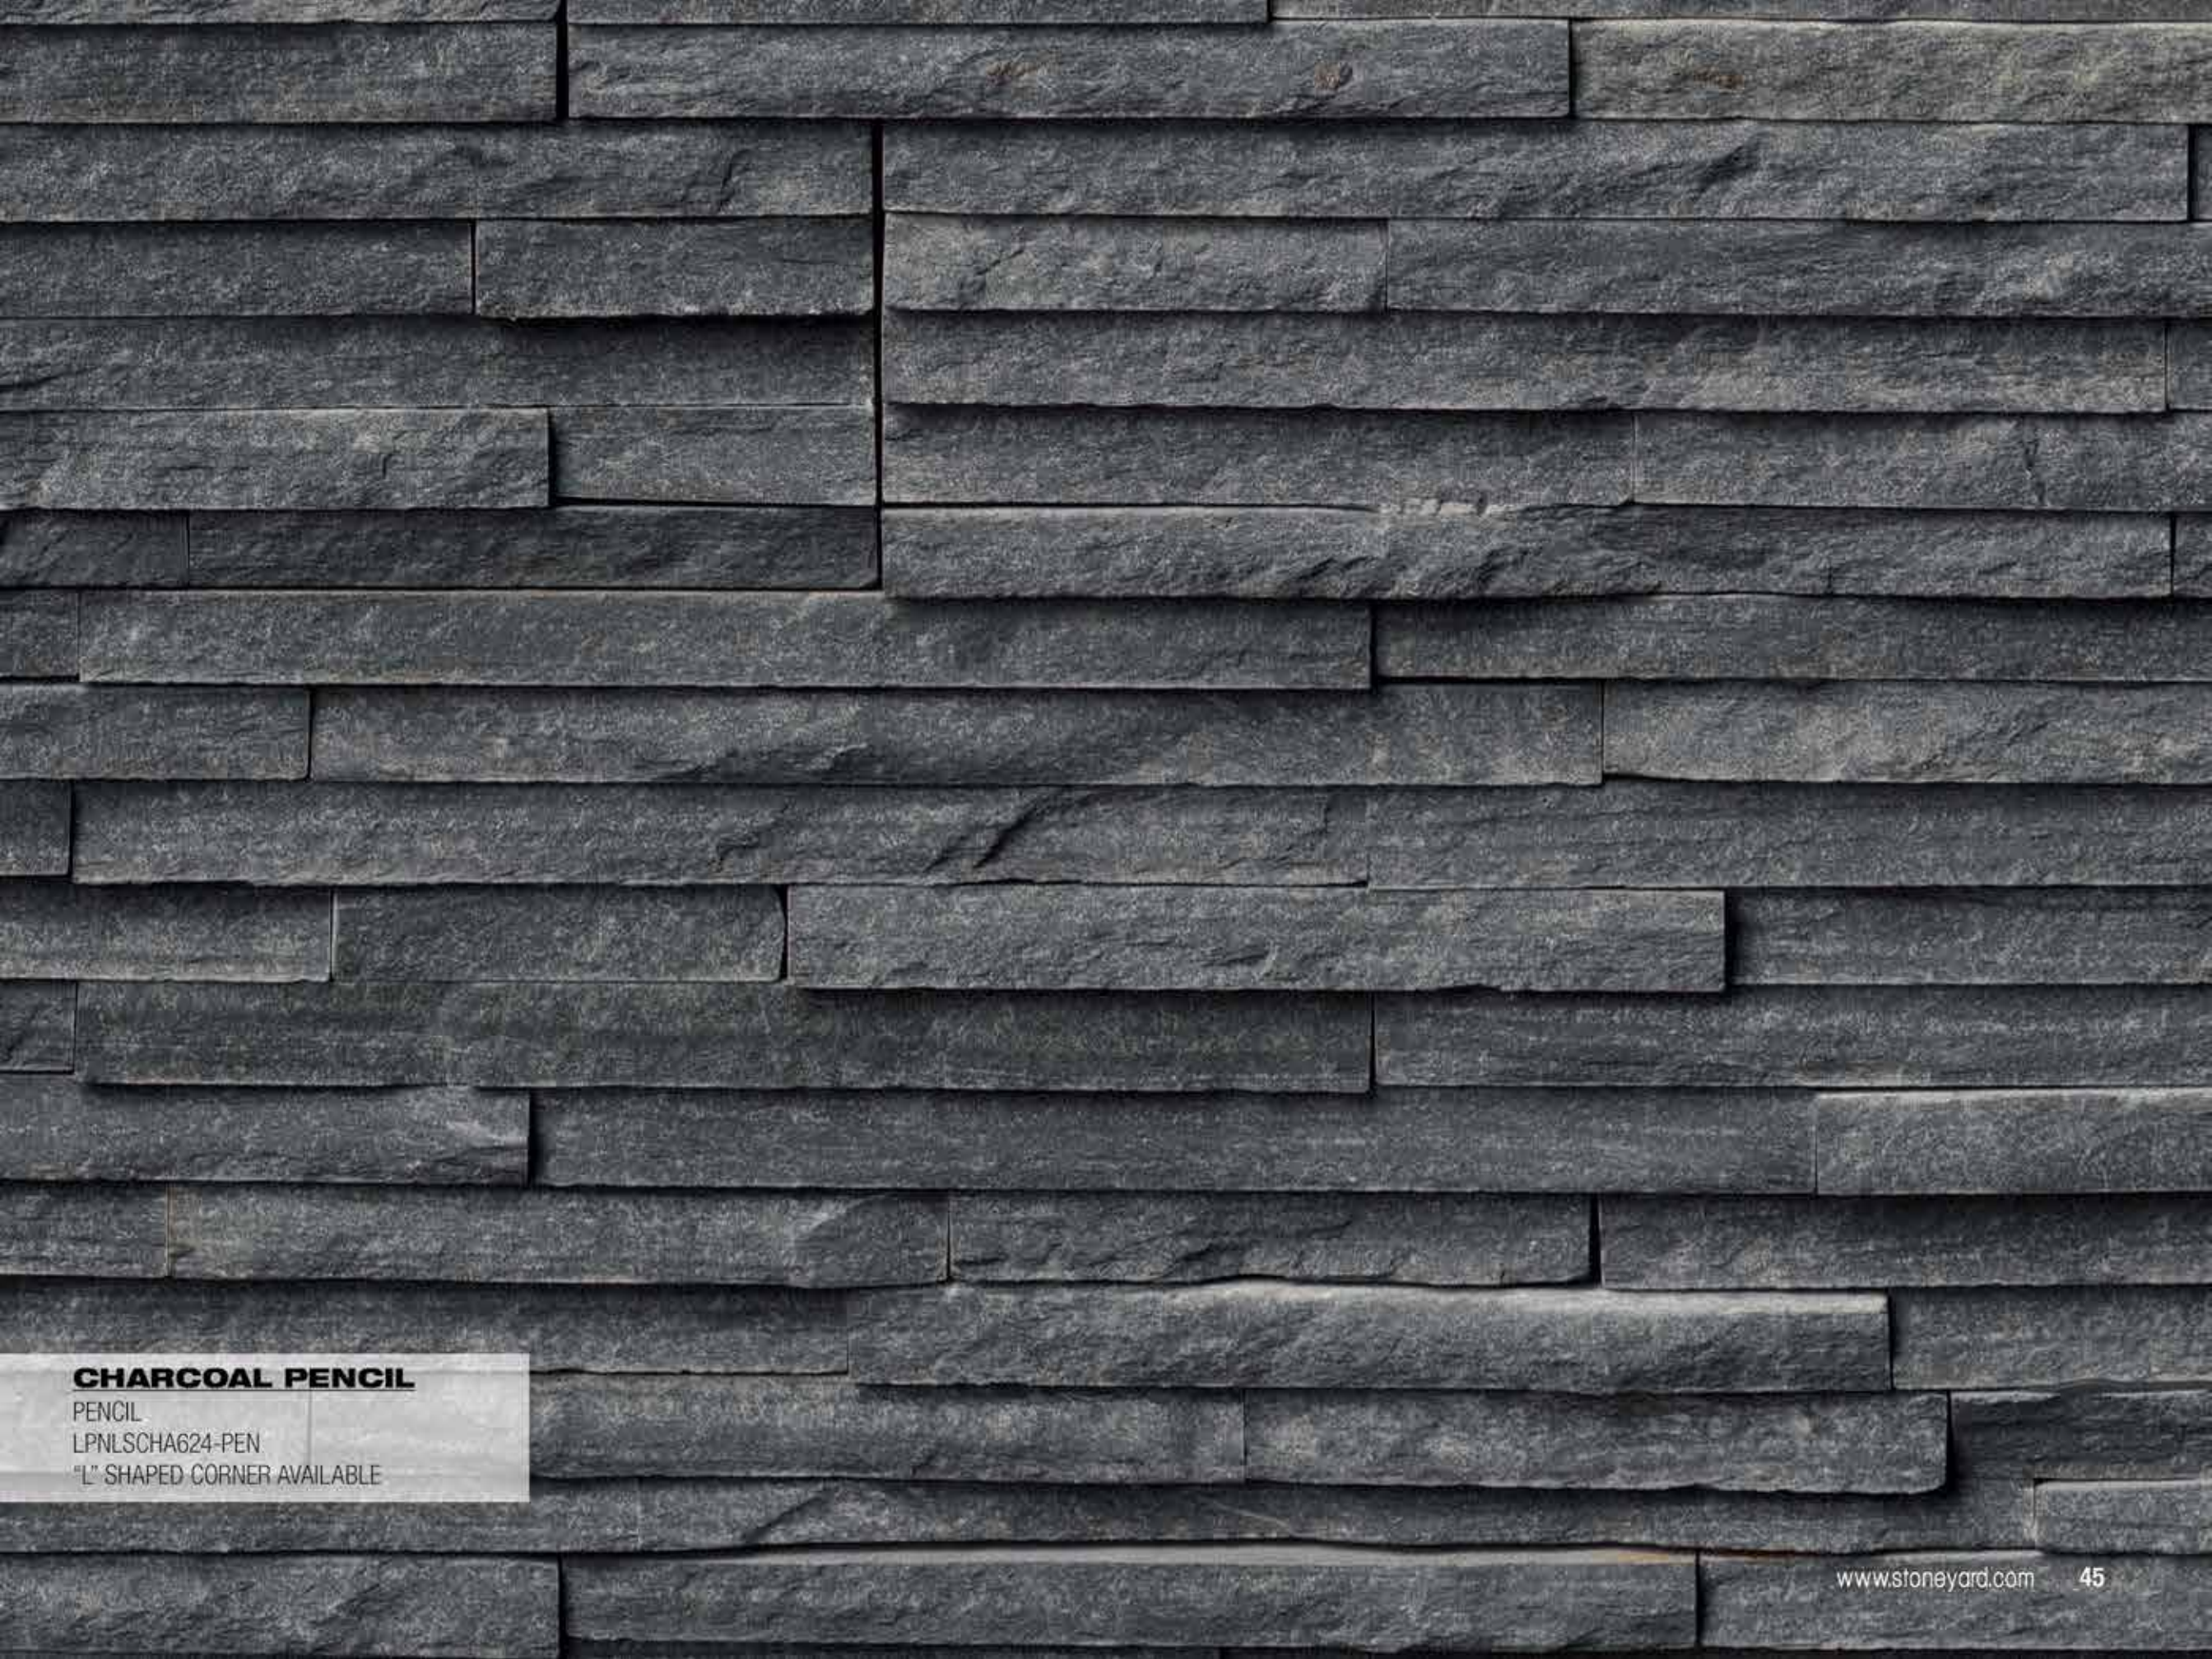

"L" SHAPED CORNER AVAILABLE

**SIERRA BLUE**

SPLIT FACE  
LPNLQSIEBLU624  
"L" SHAPED CORNER AVAILABLE

**SAGE GREEN**

SPLIT FACE  
LPNLQSAGGRN624  
"L" SHAPED CORNER AVAILABLE

**CHARCOAL PENCIL**

PENCIL  
LPNLSCHA624-PEN  
"L" SHAPED CORNER AVAILABLE